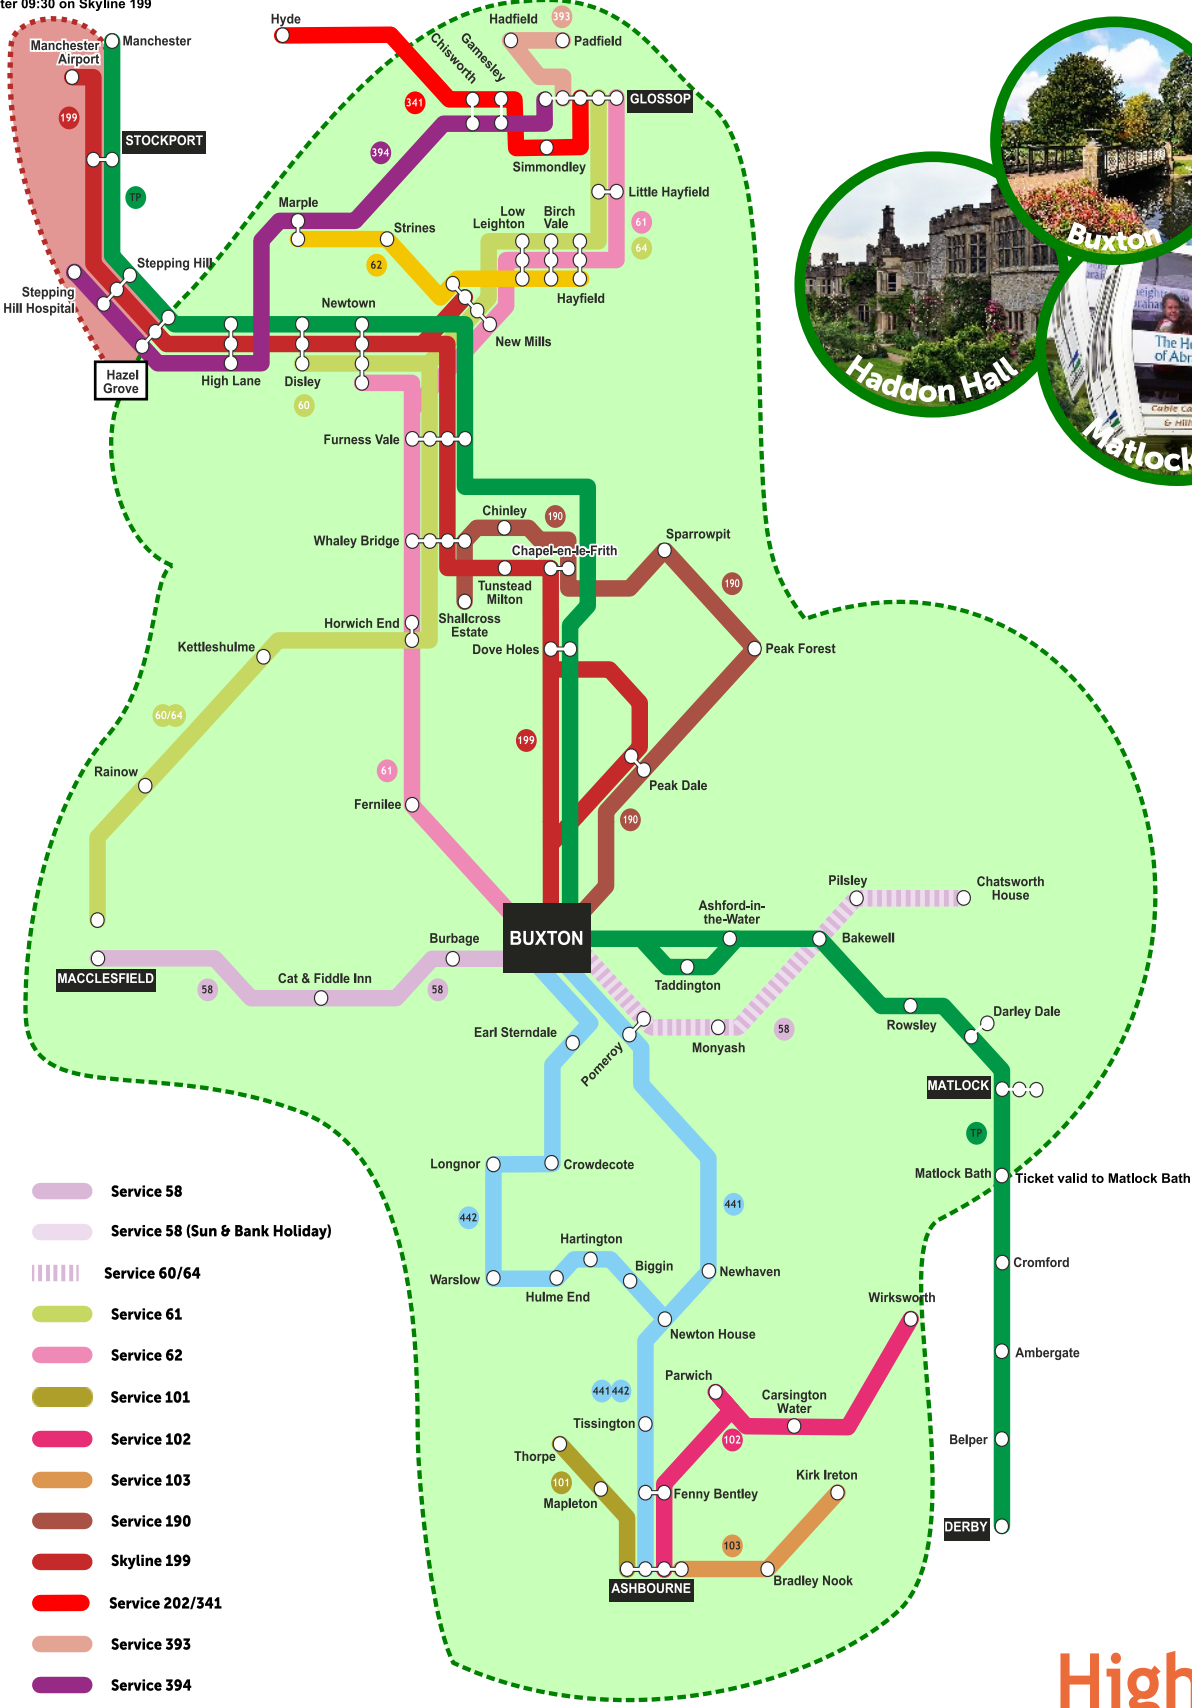

There's so much to explore with a Peak Plus day ticket

Ticket valid to Manchester Airport after 09:30 on Skyline 199

- Service 58
- Service 58 (Sun & Bank Holiday)
- Service 60/64
- Service 61
- Service 62
- Service 101
- Service 102
- Service 103
- Service 190
- Skyline 199
- Service 202/341
- Service 393
- Service 394
- Service 441/442
- Transpeak

ticket valid within shaded area

High Peak
Serving the Peak District